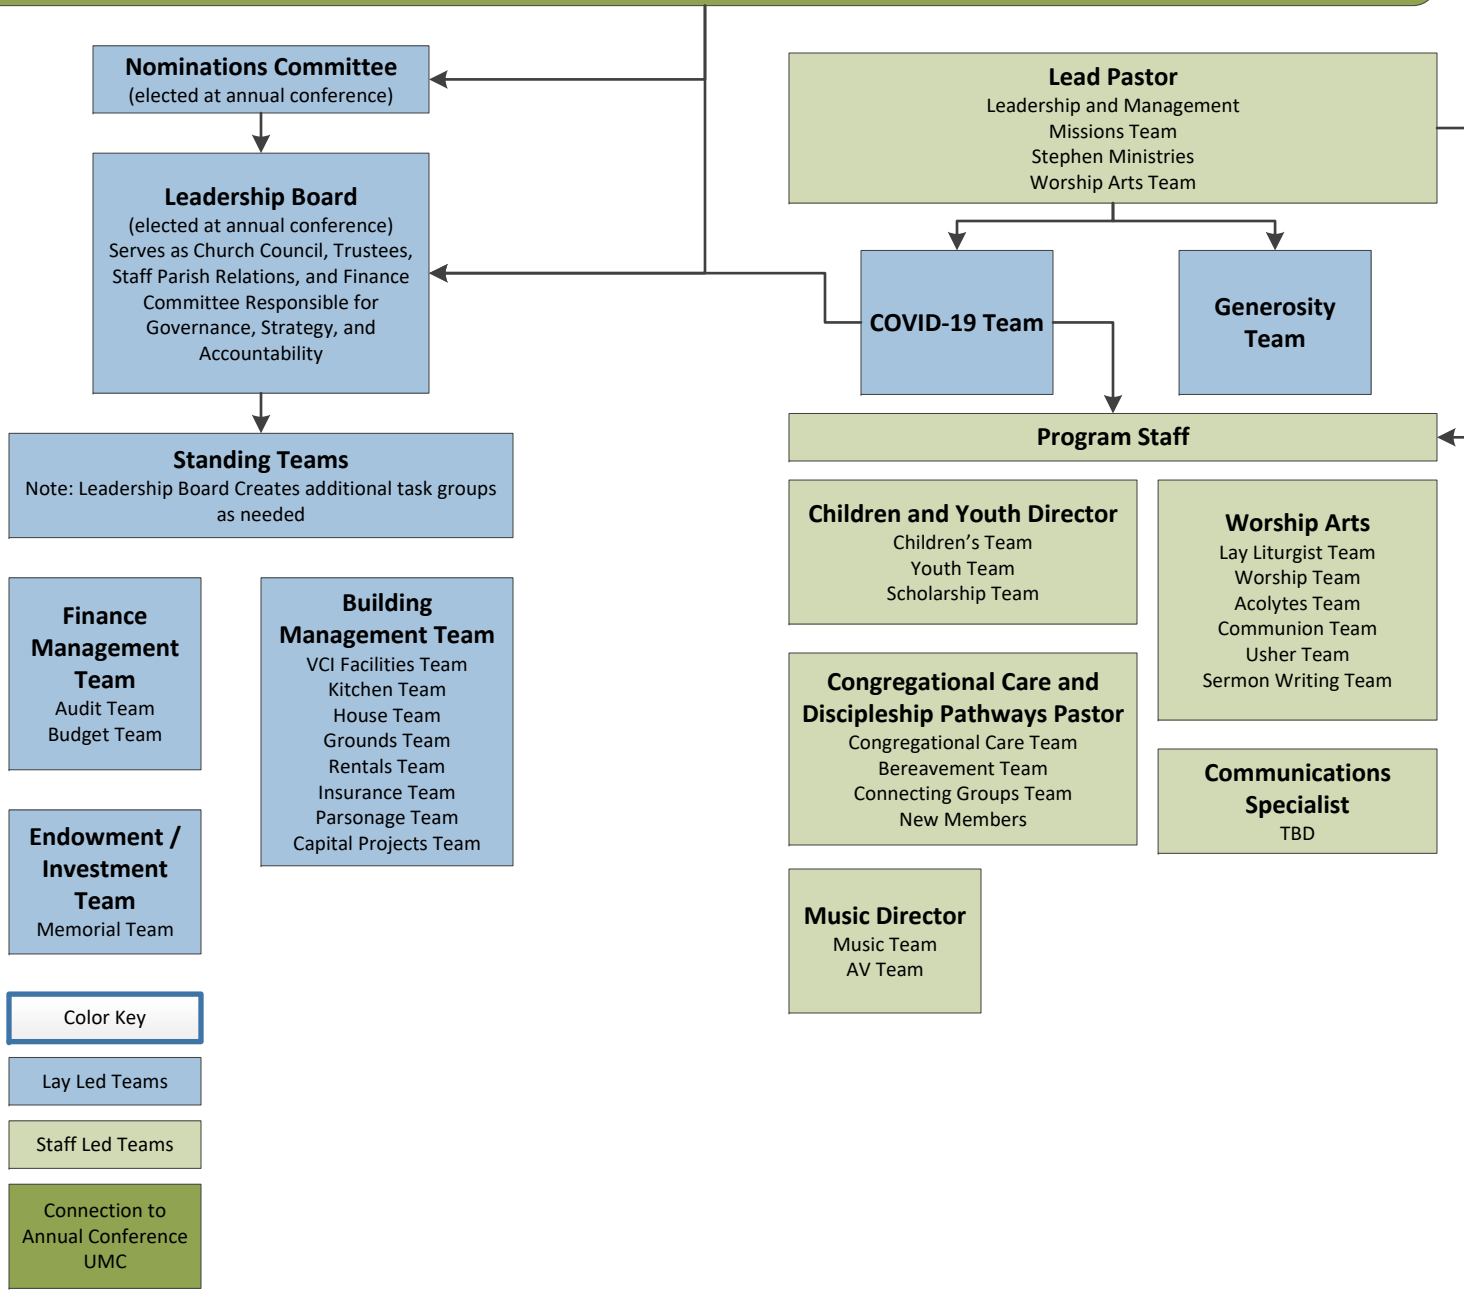

Church Conference

Governance and connection to annual conference

Color Key

Lay Led Teams

Staff Led Teams

Connection to Annual Conference
UMC